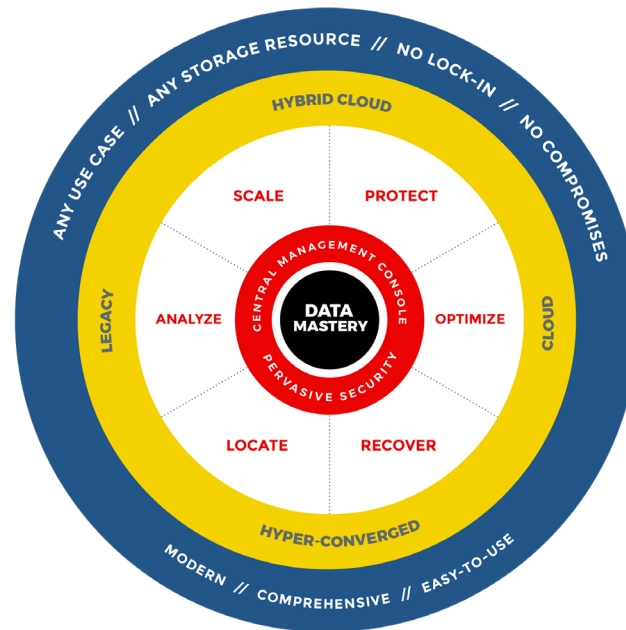

PREDICTIVE ANALYTICS

Gain insight and take action to plan for growth, improve performance, reduce costs, and manage risk.

- Define policy-driven smart rules to be alerted to issues with performance.
- Create an alert policy based on SLAs and regulatory compliance needs.
- Predict capacity needs and plan for growth.
- Enable chargebacks in MSP and enterprise environments.

DATA PROTECTION

- Leverage full-spectrum data protection across all environments.
- Protect all the storage resources you have: disk, file, and tape.
- Deploy for either or both High-Availability in-band or side-band use cases.
- Enjoy application-aware and point-in-time consistency data replication with patented TimeMark™ snapshot technology.
- Replicate fast with adaptive replication technology, both continuous and delta.
- Recover everything if the original server crashes.

DATA OPTIMIZATION

- Reduce communication bandwidth needs and speed up transfers.
- Optimize resources with patented compression and bandwidth reduction technology
- Manage intensive input/output peaks from your most demanding applications.
- Enable advanced replication with patented MicroScan™ technology.
- Accelerate VM backup in Open Storage Technology.

DATA MIGRATION & LOCATION

Move mission-critical applications between data centers or to/from the cloud with no impact to the business.

- Quickly find target data regardless of where it was replicated.
- Migrate physical and virtual workloads in half the time.
- Locate VMs, applications, and databases in seconds, regardless of where the data is replicated.